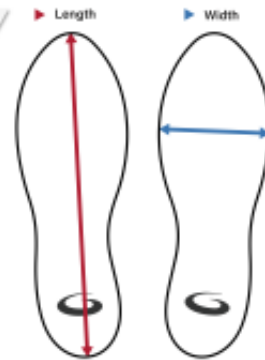

## Description

- Velcro-based slider and gripper system for customization.
- Upgraded insole with enhanced arch support and additional padding for comfort.
- Strategically designed outsole for flexibility and lateral support.
- Tested by University of Alberta's esteemed curling program with rave reviews.
- Lace cover for reduced drag and smoother experience on ice, available in three vibrant colours.

## Product Gallery

**MOMENTUM DASH**

**Men's Sizing**

Size	Length (cm)	Width (cm)
7	26.5	8.9
7½	26.8	9.2
8	27.2	9.2
8½	27.6	9.4
9	28.1	9.4
9½	28.6	9.4
10	28.9	9.8
10½	29.2	9.8
11	29.9	9.9
11½	30.1	9.9
12	30.7	10.0
13	31.9	10.2
14	32.2	10.2

The measurements should be taken from the tip of the insole toe to the back of the heel and across the widest part of the insole.

**Wide Gripper Sizing for Momentum\* shoes**

**Men's**

Shoe Size	Gripper Size
7   7.5   8	Wide - Small
8.5   9   9.5	Wide - Medium
10   10.5	Wide - Large
11   11.5	Wide - X-Large
12   13   14	Wide - XX-Large

**Women's**

Shoe Size	Gripper Size
5   5.5 6   6.5   7	Wide - XX-Small
7.5   8   8.5	Wide - X-Small
9   9.5	Wide - Small
10	Wide - Medium

\* Momentum shoes are Rush / Dash / Dart / Charge