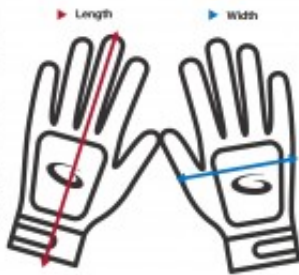

Clutch Unisex Sizing

Size	Length (cm)	Width (cm)
XS	21	8
S	21.5	9
M	22	9
L	23	10
XL	23.5	10.2
XXL	24.5	11

All measurements are taken with the item laying flat. To assure proper fit, take a similar item that fits you well and lay item flat to measure.

The measurements would be taken from bottom of the wrist of the glove to the tip of the finger and the width across the palm at the widest part.